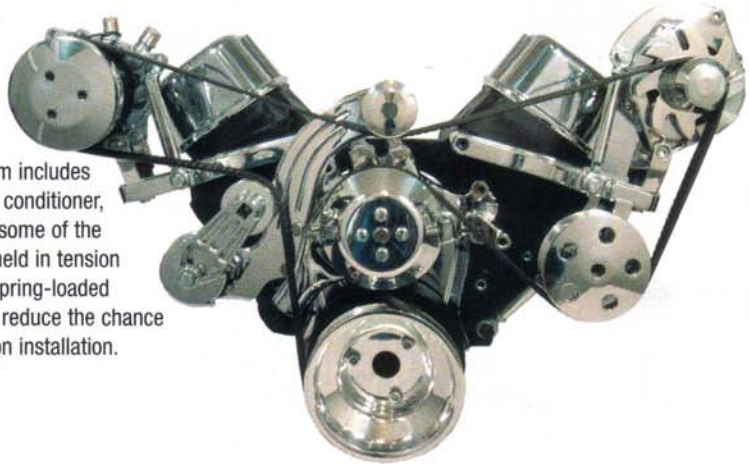

CHEVY
HIGH PERFORMANCE

Parts Rack

Edited by Britton Powell

The Latest in High-Performance Parts

Big-Block Beautifier

Zoops Products
Long-Water-Pump Serpentine Belt System,
Call for Prices

New for your big-block Chevy, Zoops' serpentine belt system includes CNC-machined billet-aluminum Correct-Align alternator, air conditioner, and power-steering brackets, and the Forgelite pulleys are some of the strongest aluminum units available. The serpentine belt is held in tension by adjustable Heim-end bars, an idler pulley, and an OEM spring-loaded tensioner. All threaded holes use stainless steel Helicoils to reduce the chance of thread stripping. Illustrated instructions allow easy bolt-on installation.

Zoops Products
Dept. CHP
31 E. Lincoln St.
Banning, CA 92220
909/922-2396
www.zoops.com

Fit, Plug, Accessorize

Performance Stainless Steel
Stainless Steel Fittings, Plugs, and Accessories, Call for Prices

Stainless steel replacement heater hose fittings, bypass hose fittings, pipe plugs, and accessories make your performance Chevy look as good as it runs. Available in 6- and 12-point versions, these fittings, plugs, and accessories are highly resistant to rust, pitting, and discoloration.

Performance Stainless Steel
Dept. CHP
P.O. Box 67266
Scotts Valley, CA 95067
866/335-7901
www.performancesst.com